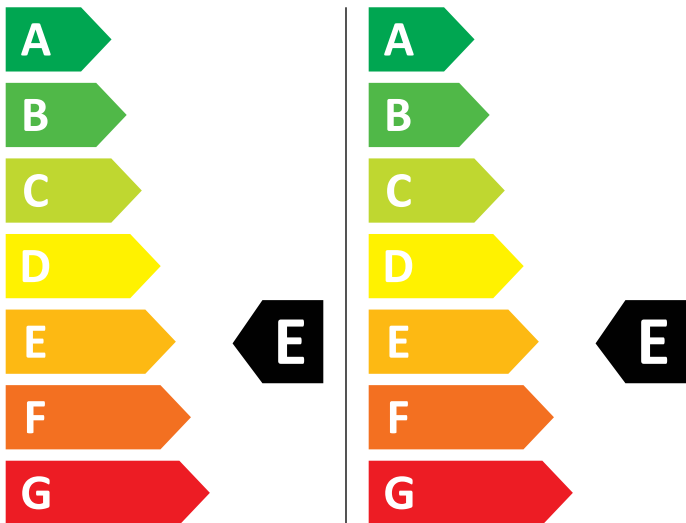

# ENERG

AEG

L6WBJ68WC 914600113

💧 266 kWh/100

💧 83 kWh/100

4,0 kg

8,0 kg

60 L