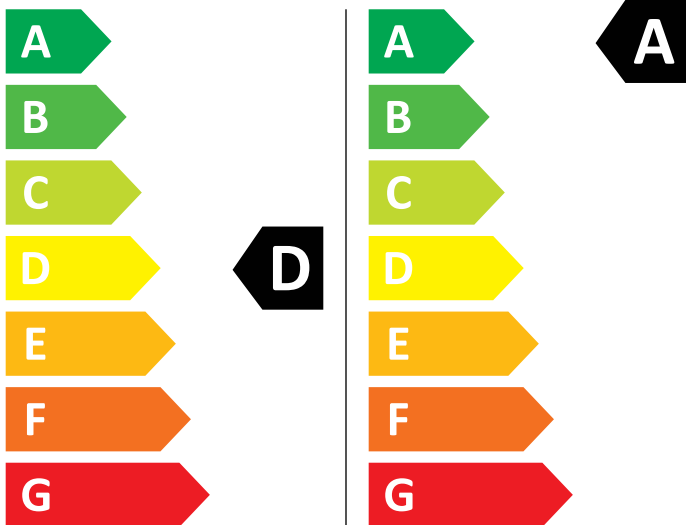

ENERG

AEG

LWR759650C 914611105

307 kWh/100

49 kWh/100

6,0 kg

9,0 kg

75 L