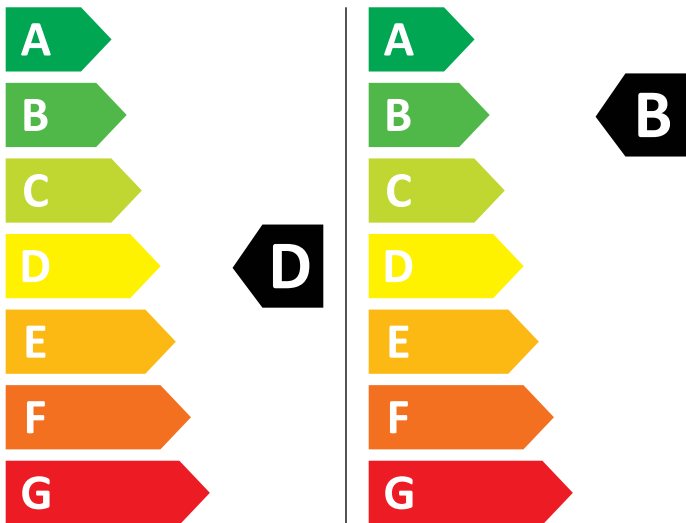

ENERG

AEG

LWR96944BC 914610713

💧 275 kWh / 100

💧 57 kWh / 100

6,0 kg

9,0 kg

50 L